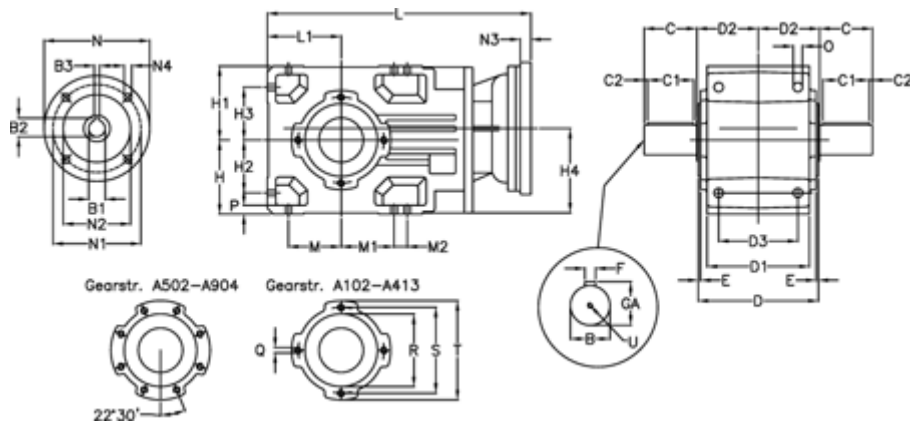

Article number: 29600104542225
 Description: Bevel helical gearbox
 A102UD-45,4-P71B5

Measures

B = 25	D1 = 95	H1 = 70	M2 = 0	Q = M8x12
B1 = 14	D2 = 63	H2 = 50.0	N = 160	R = 80
B2 = 16.3	D3 = 75	H3 = 50.0	N1 = 130	S = 100
B3 = 5	Description = A102UD-xx-P71 B5	H4 = 83.0	N2 = 110	T = 120
C = 45	E = 3.0	L = 282.5	N3 = 0	U = M8x19
C1 = 35	F = 8	L1 = 70	N4 = M8x16	
C2 = 5.0	GA = 28.0	M = 50.0	O = 9.5	
D = 117	H = 70	M1 = 50.0	P = 9	